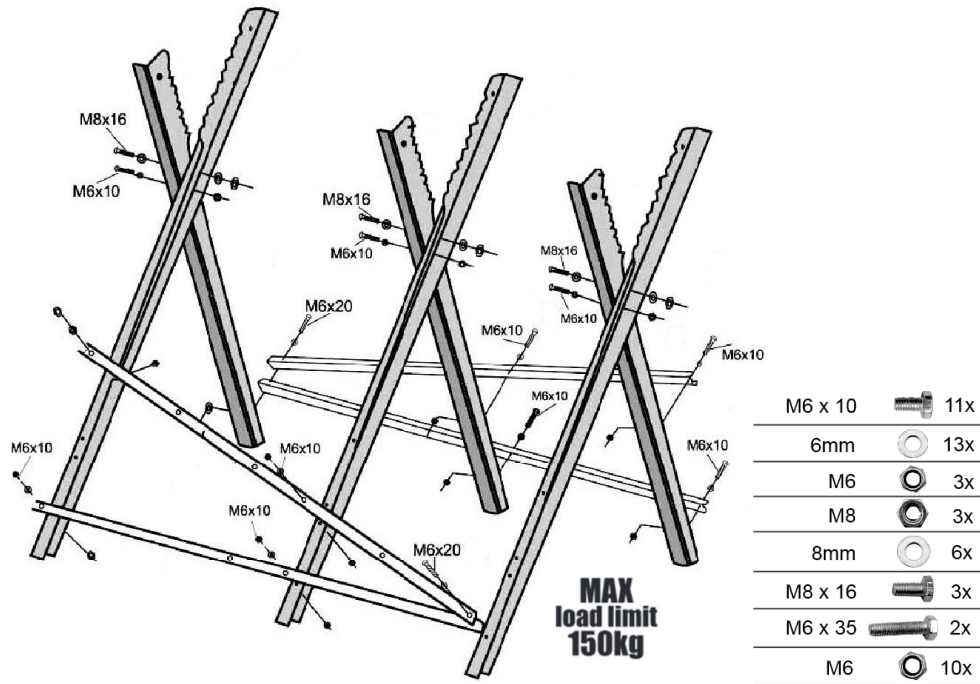

ENG

SAW TRESTLE ZINC PLATE

37570

SAFETY WARNING

The correct assembly of this item is essential for both the user 's personal safety and guarantee product satisfaction- We cannot be held responsible for any accident resulting from improper or irresponsible use of this product.

It is essential that this item is inspected before use and maintained in accordance to these instruction.

Ensure the saw horses is being used on level ground.

Open the legs fully.